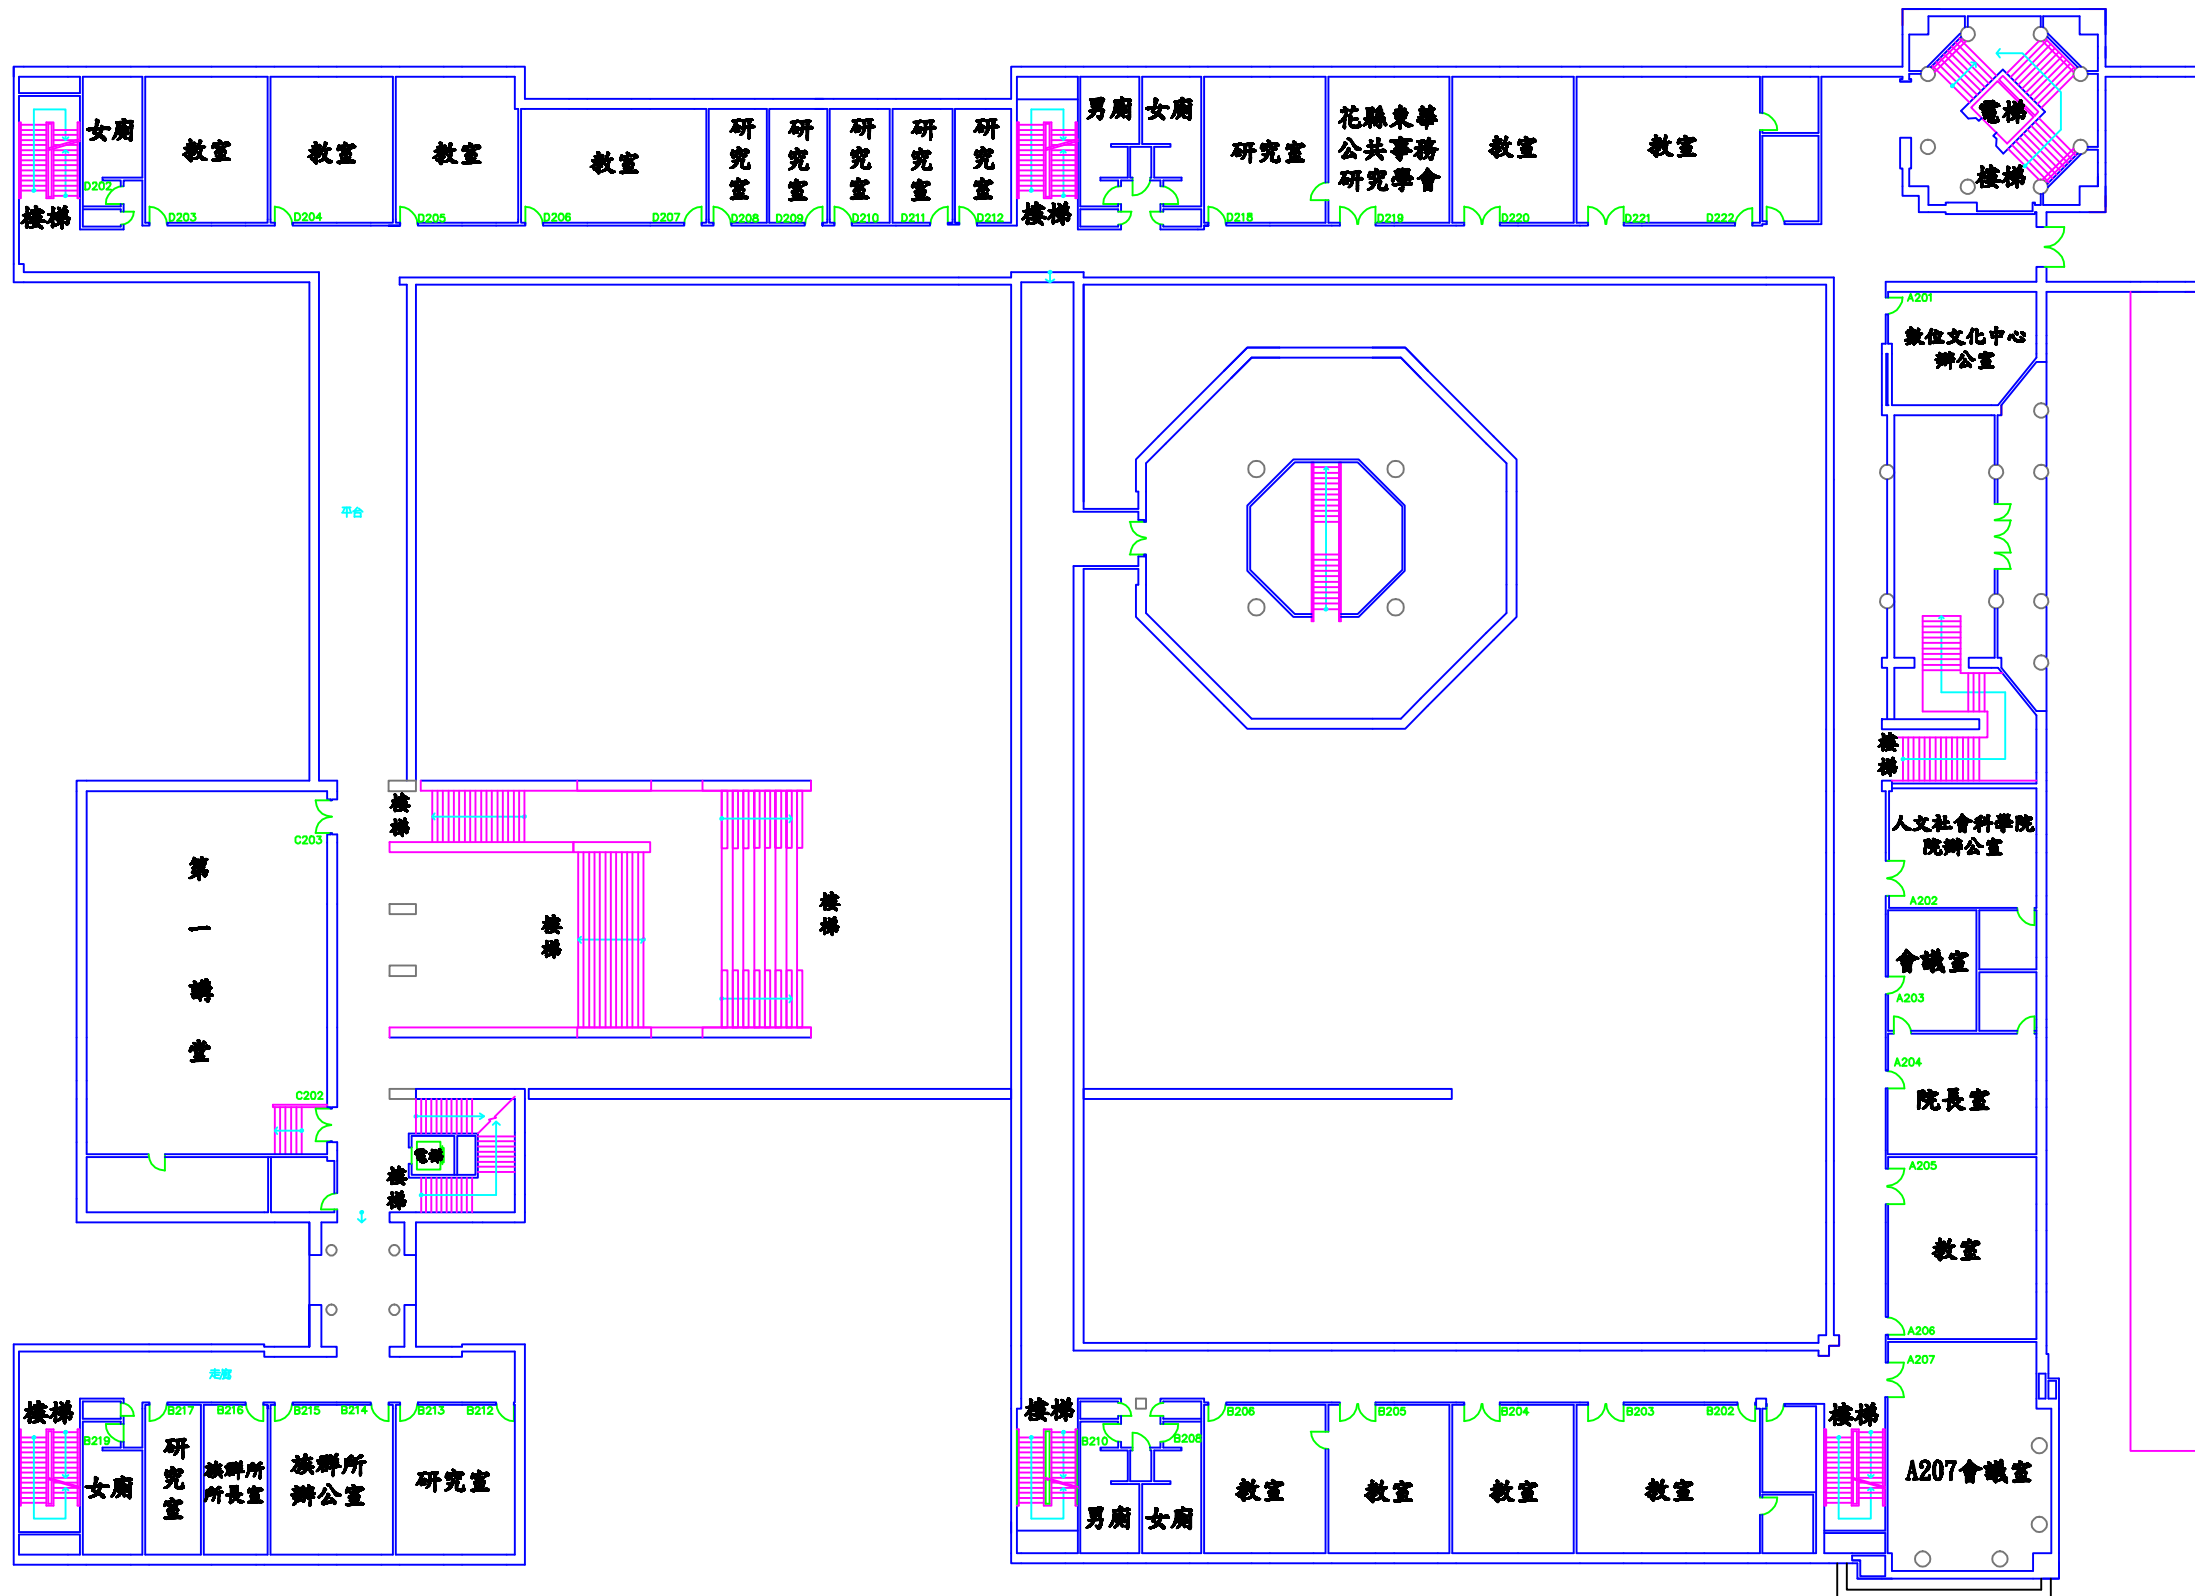

人文社會科學學院一館大樓壹樓平面圖

College of Humanities and Social Sciences Building I 1Story Floor Plan

人文社會科學學院一館大樓貳樓平面圖

College of Humanities and Social Sciences Building I 2Story Floor Plan

人文社會科學學院一館大樓叁樓平面圖

College of Humanities and Social Sciences Building I 3Story Floor Plan

人文社會科學學院一館大樓肆樓平面圖

College of Humanities and Social Sciences Building I 4Story Floor Plan