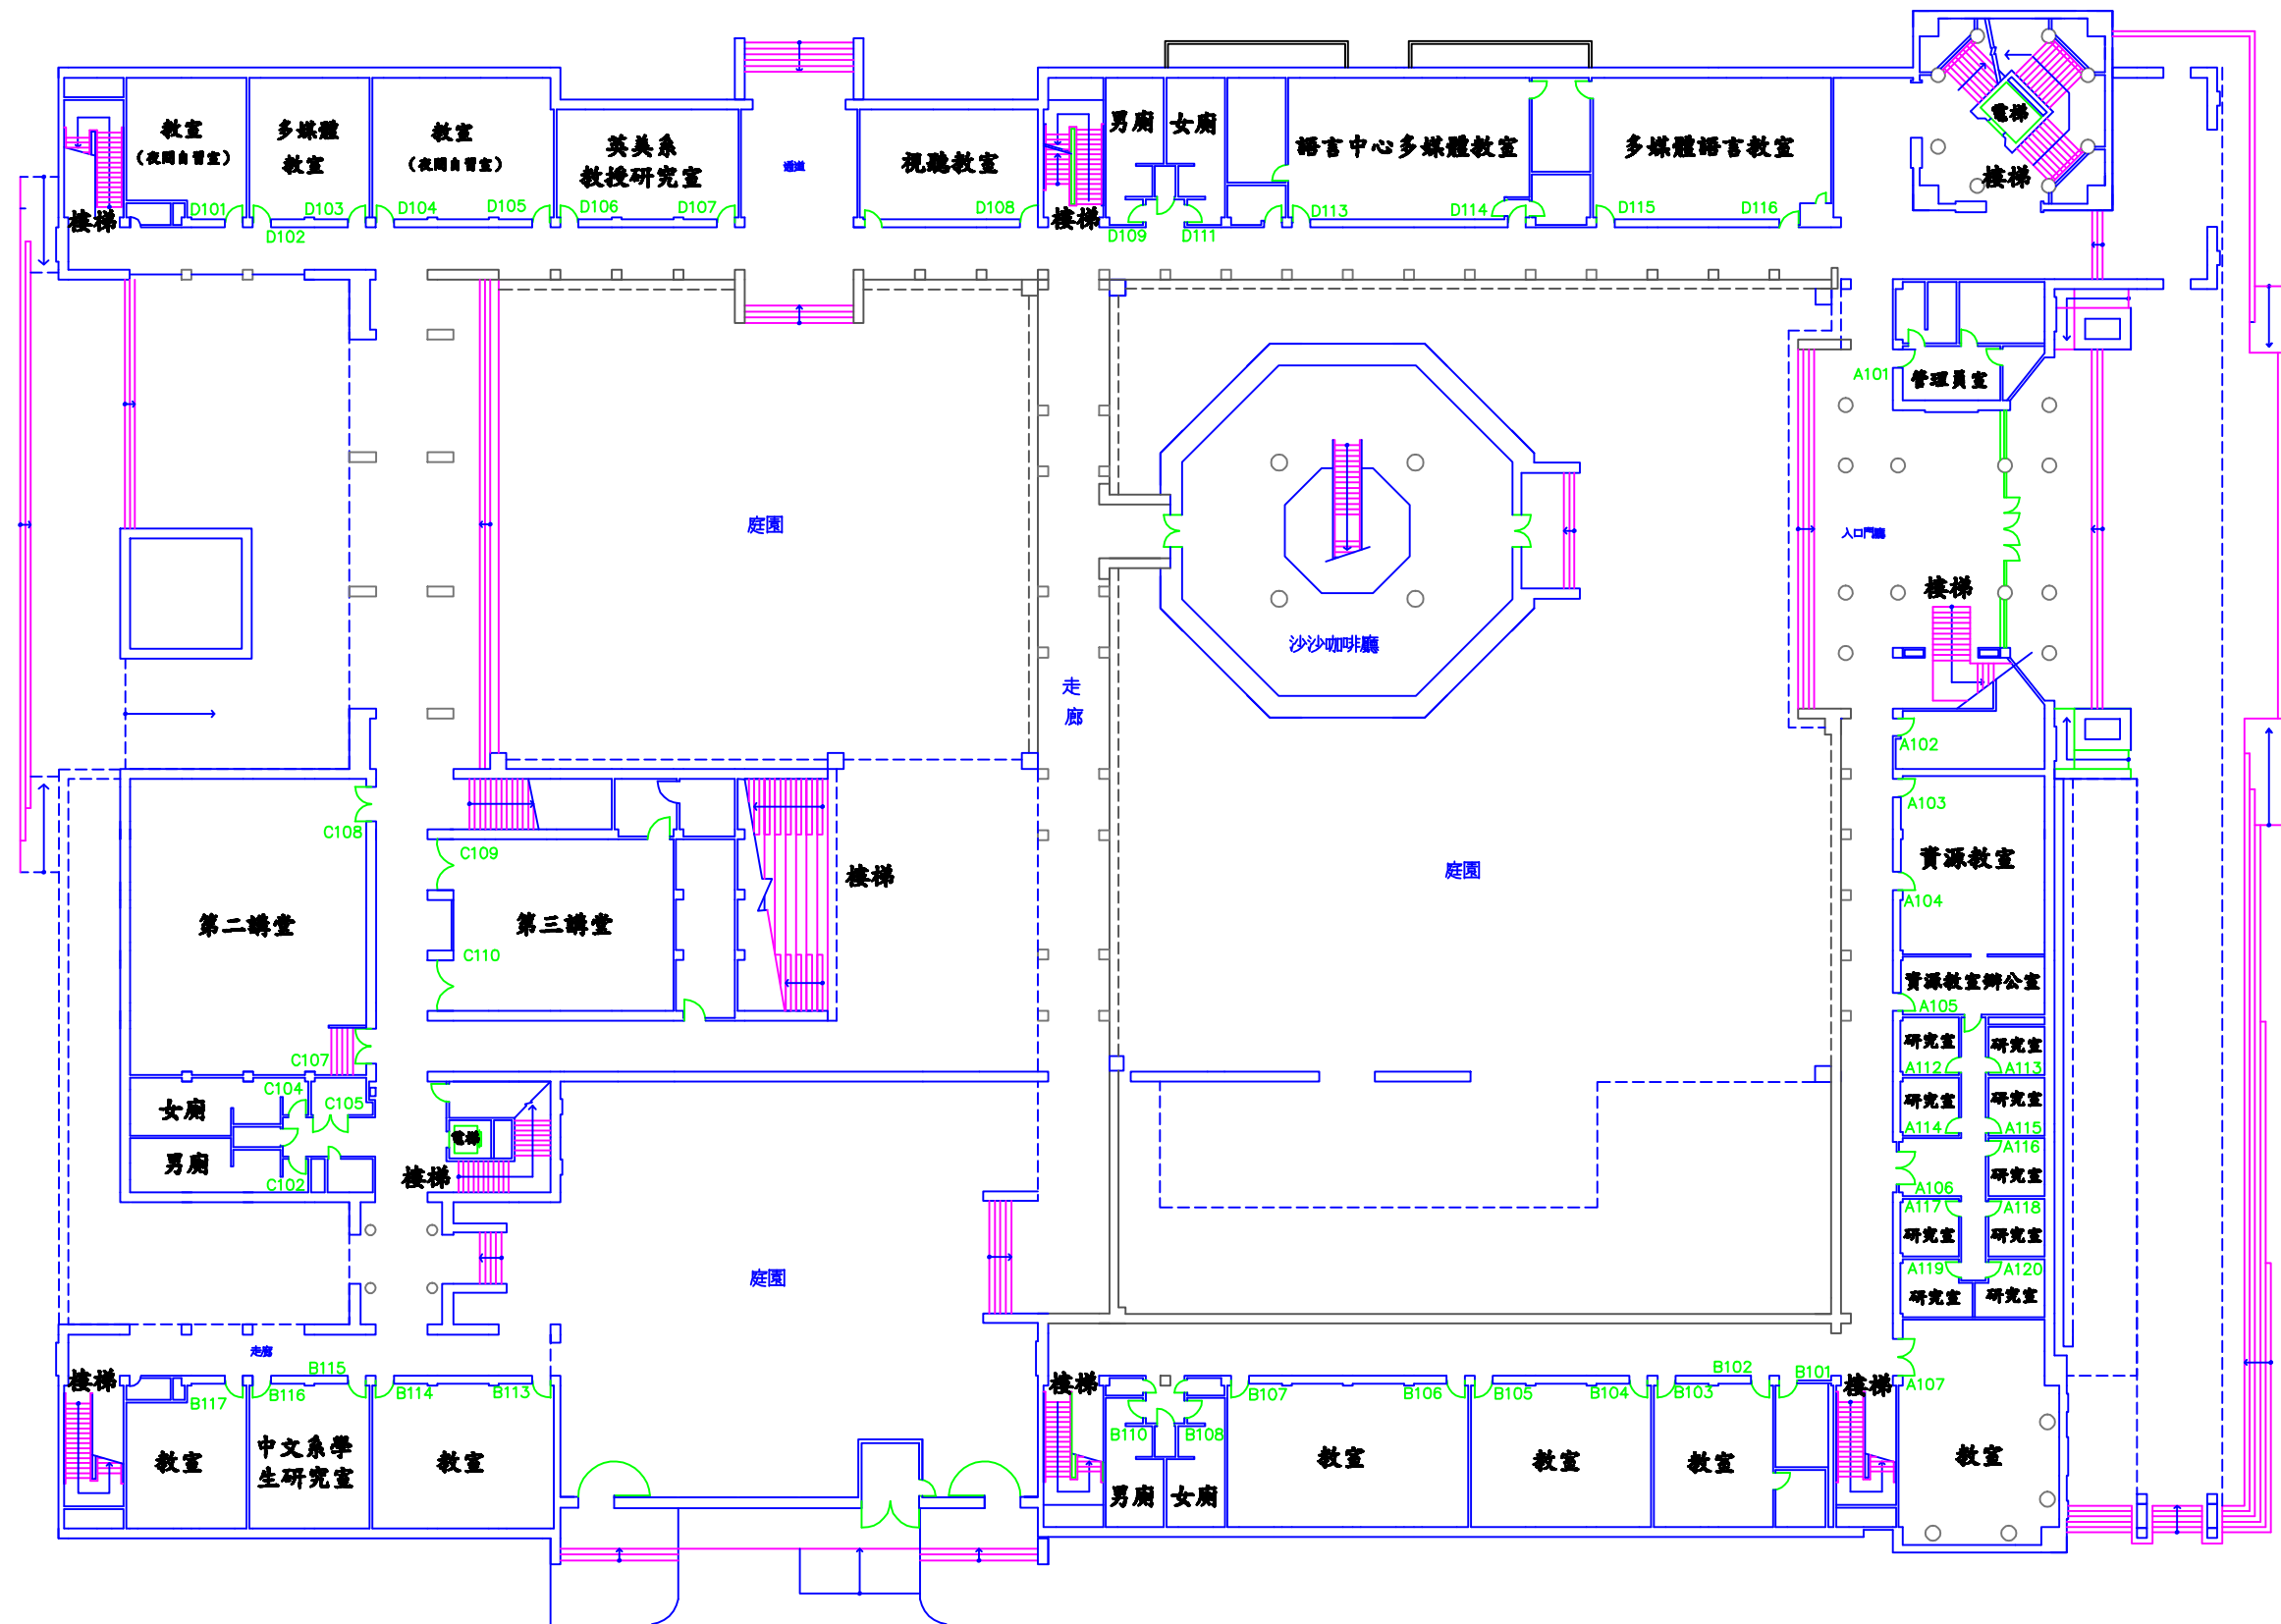

人文社會科學學院一館大樓壹樓平面圖

College of Humanities and Social Sciences Building I 1Story Floor Plan

人文社會科學學院一館大樓貳樓平面圖

College of Humanities and Social Sciences Building I 2Story Floor Plan

人文社會科學學院一館大樓叁樓平面圖

College of Humanities and Social Sciences Building I 3Story Floor Plan

人文社會科學學院一館大樓肆樓平面圖

College of Humanities and Social Sciences Building I 4Story Floor Plan