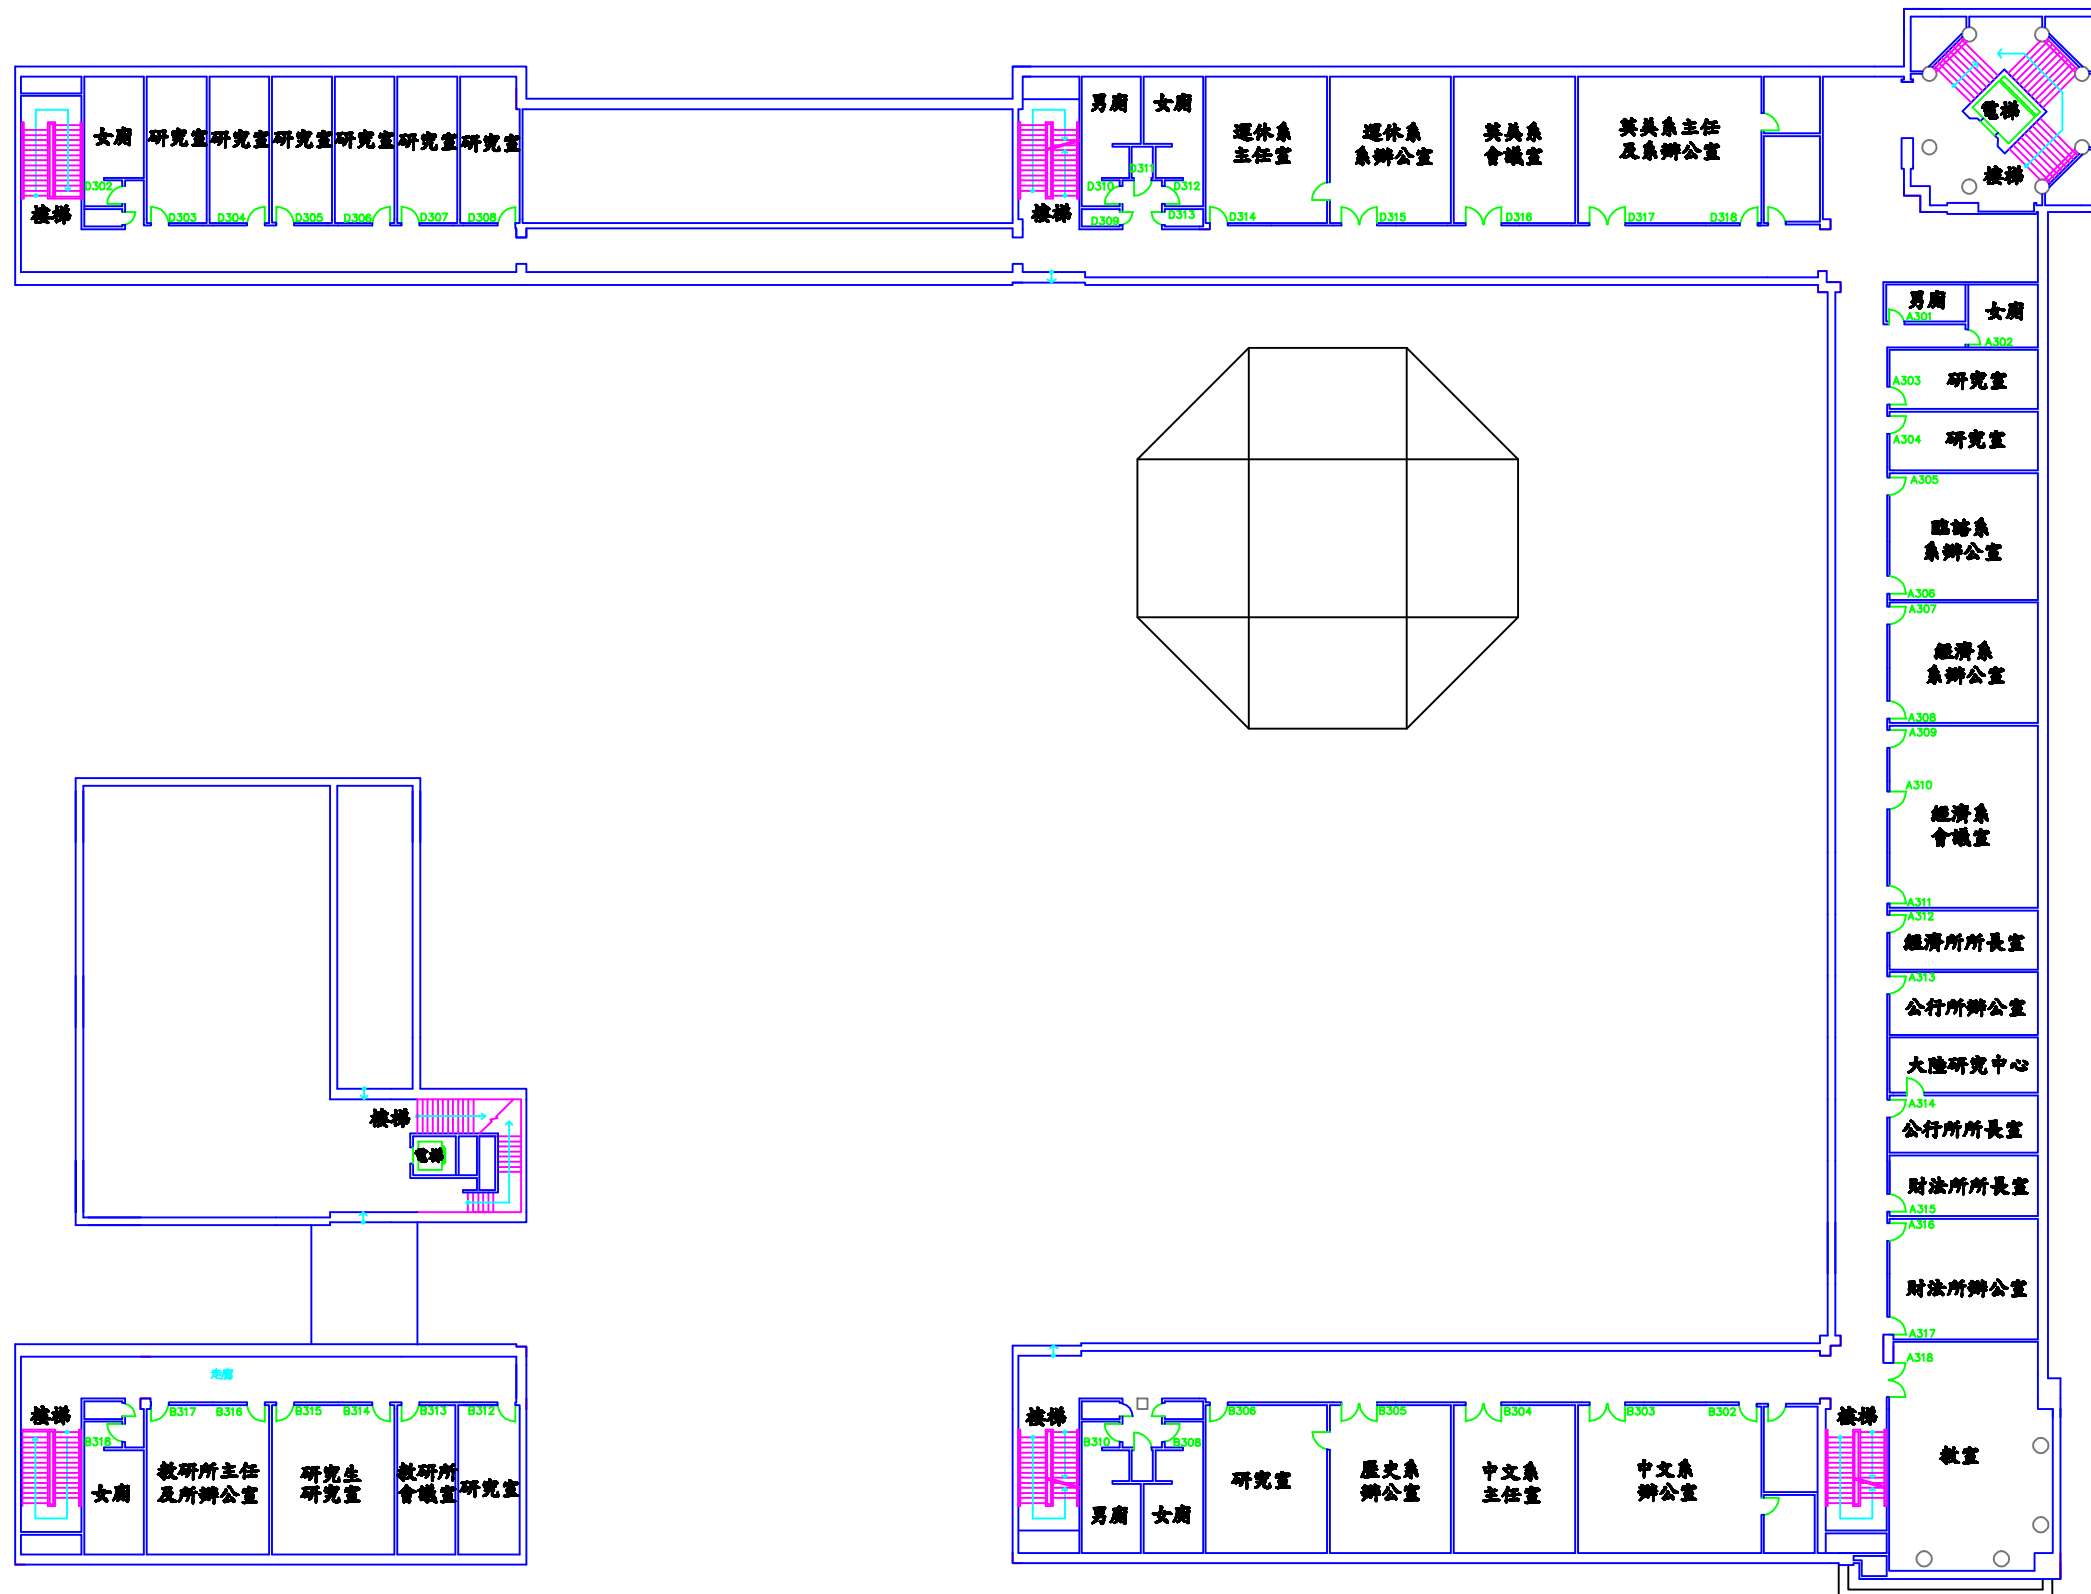

人文社會科學學院一館大樓壹樓平面圖

College of Humanities and Social Sciences Building I 1Story Floor Plan

人文社會科學學院一館大樓貳樓平面圖

College of Humanities and Social Sciences Building I 2Story Floor Plan

人文社會科學學院一館大樓叁樓平面圖

College of Humanities and Social Sciences Building I 3Story Floor Plan

人文社會科學學院一館大樓肆樓平面圖

College of Humanities and Social Sciences Building I 4Story Floor Plan